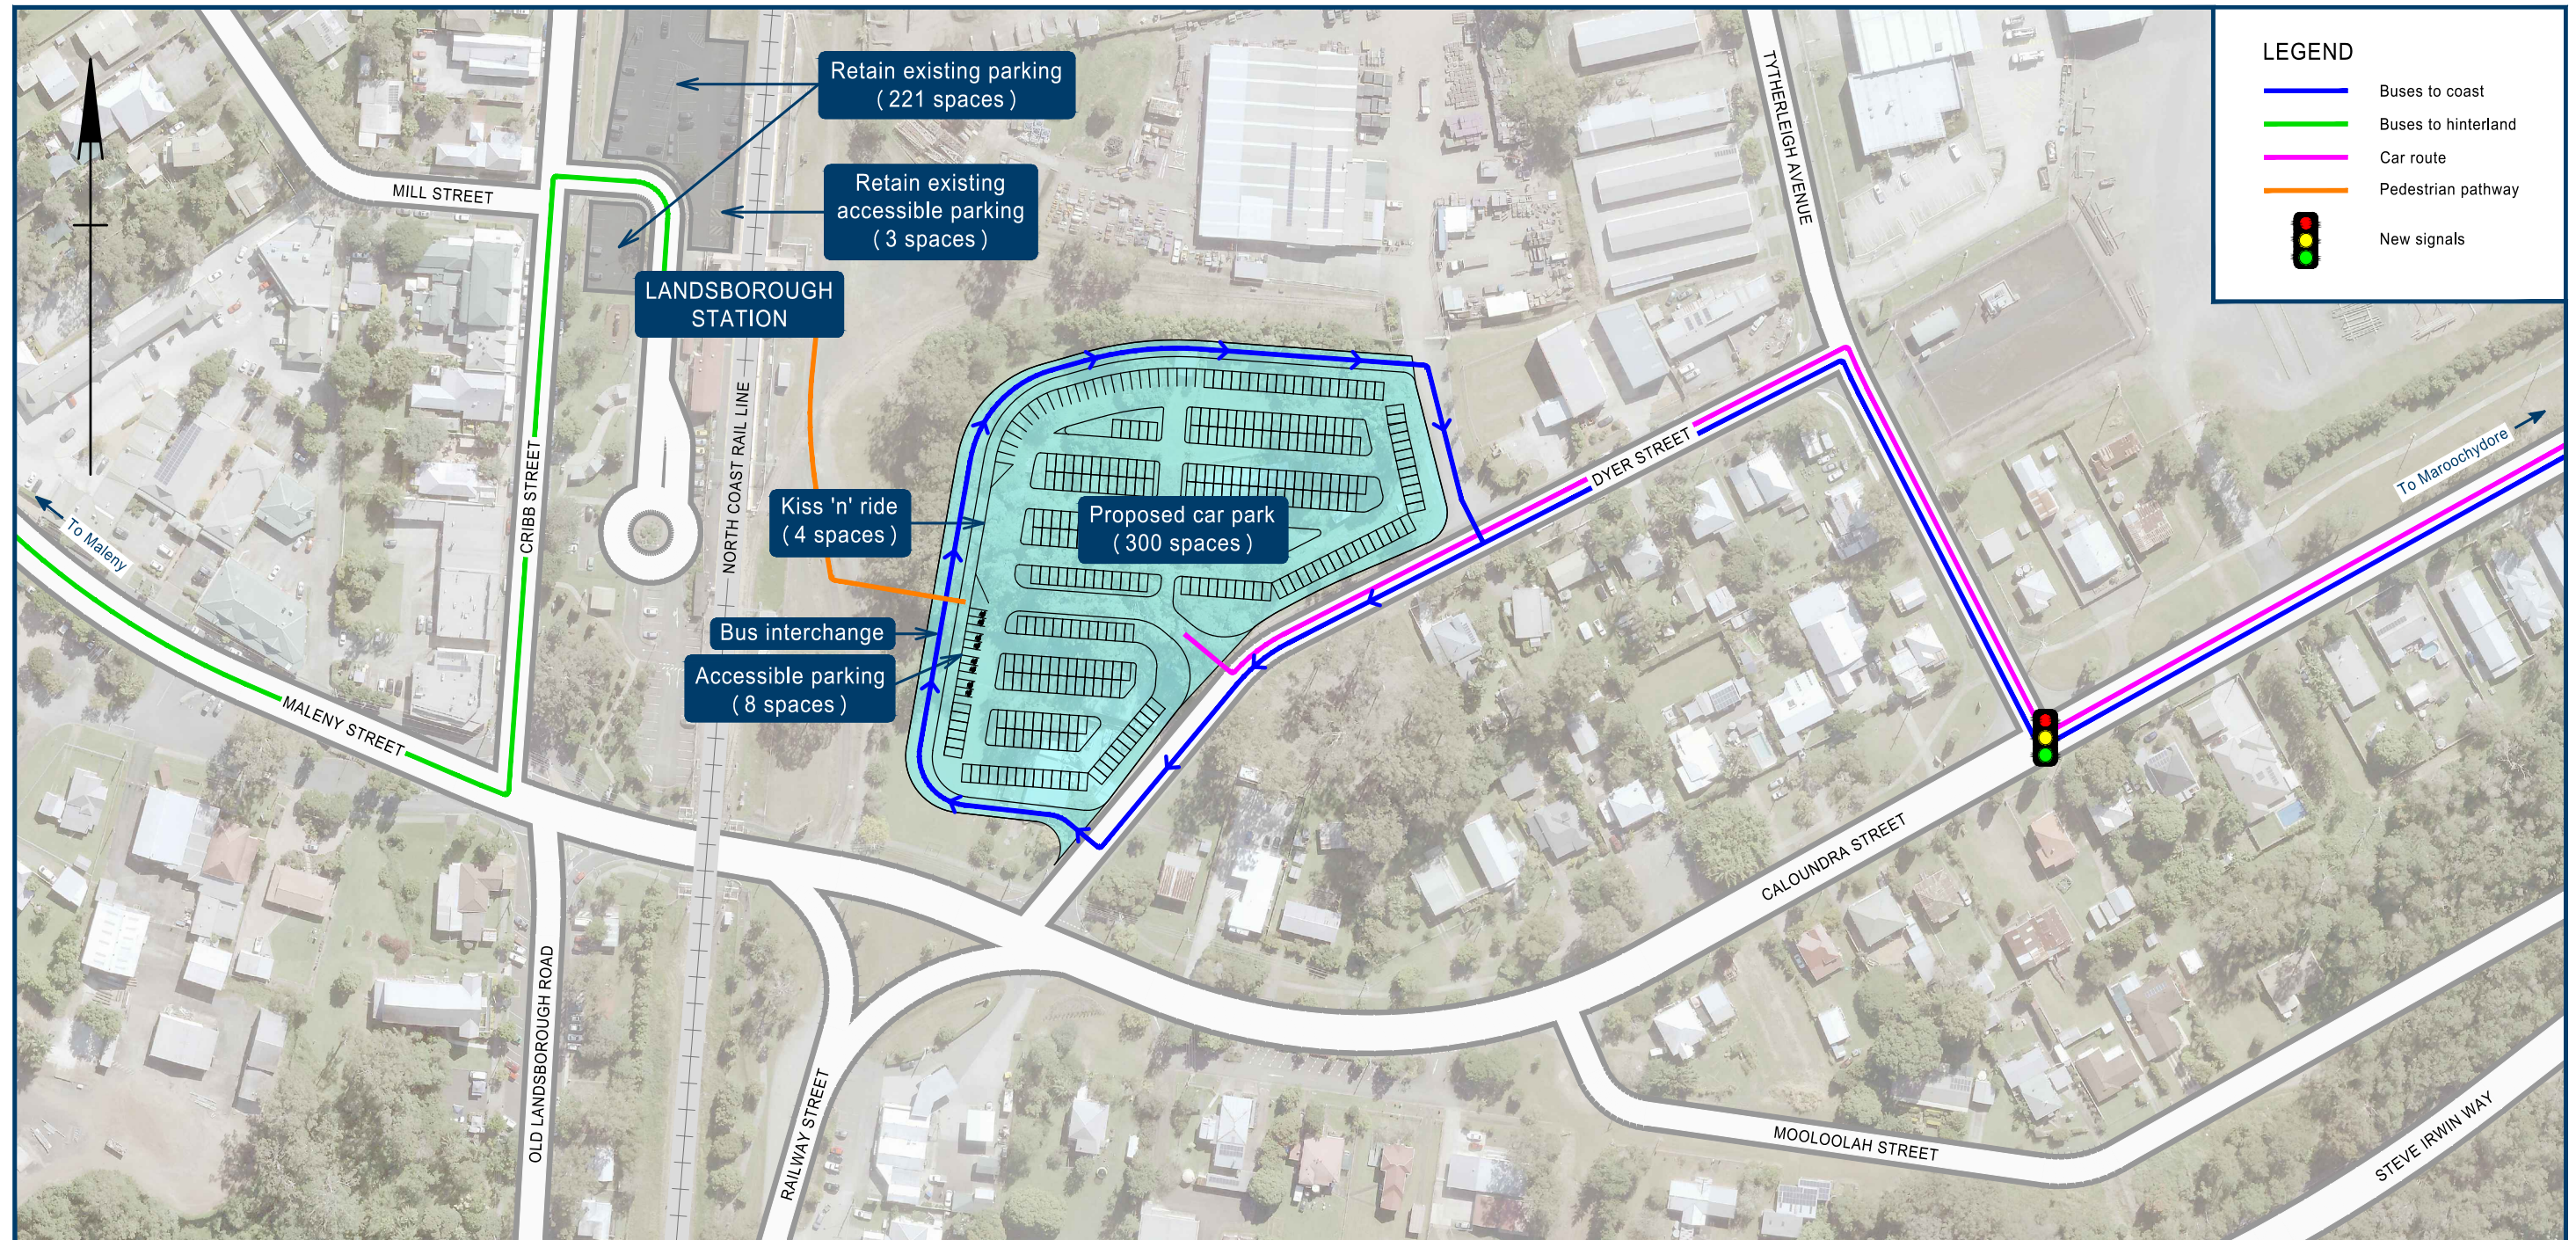

Beerburrum to Nambour Rail Upgrade - Landsborough park 'n' ride

Concept layout | September 2020

Australian Government

BUILDING OUR FUTURE

Queensland Government